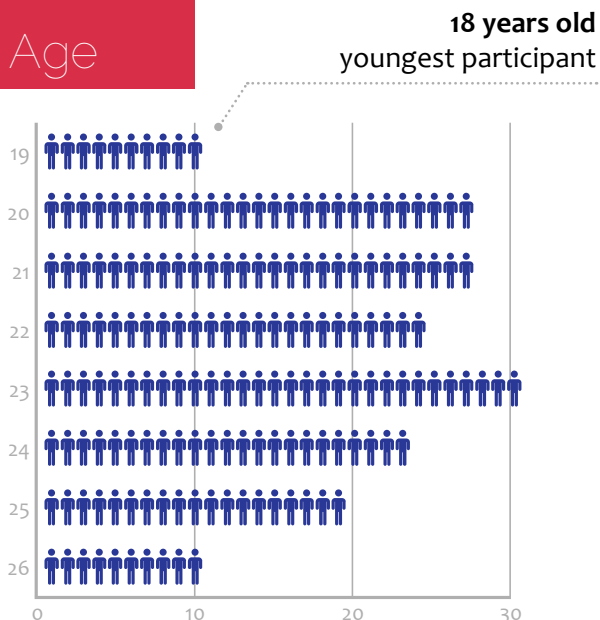

What MEUS 2015 participants had to say

Absolutely enlightening and stimulating. It shows what great things young people are able to do.“

An incredible experience that makes you grow on many different levels.“

Very professional and very well organised.“

34 different languages spoken in Strasbourg

Age

Gender

**54
MEN**

**92
WOMEN**

Nationalities*

173
Participants