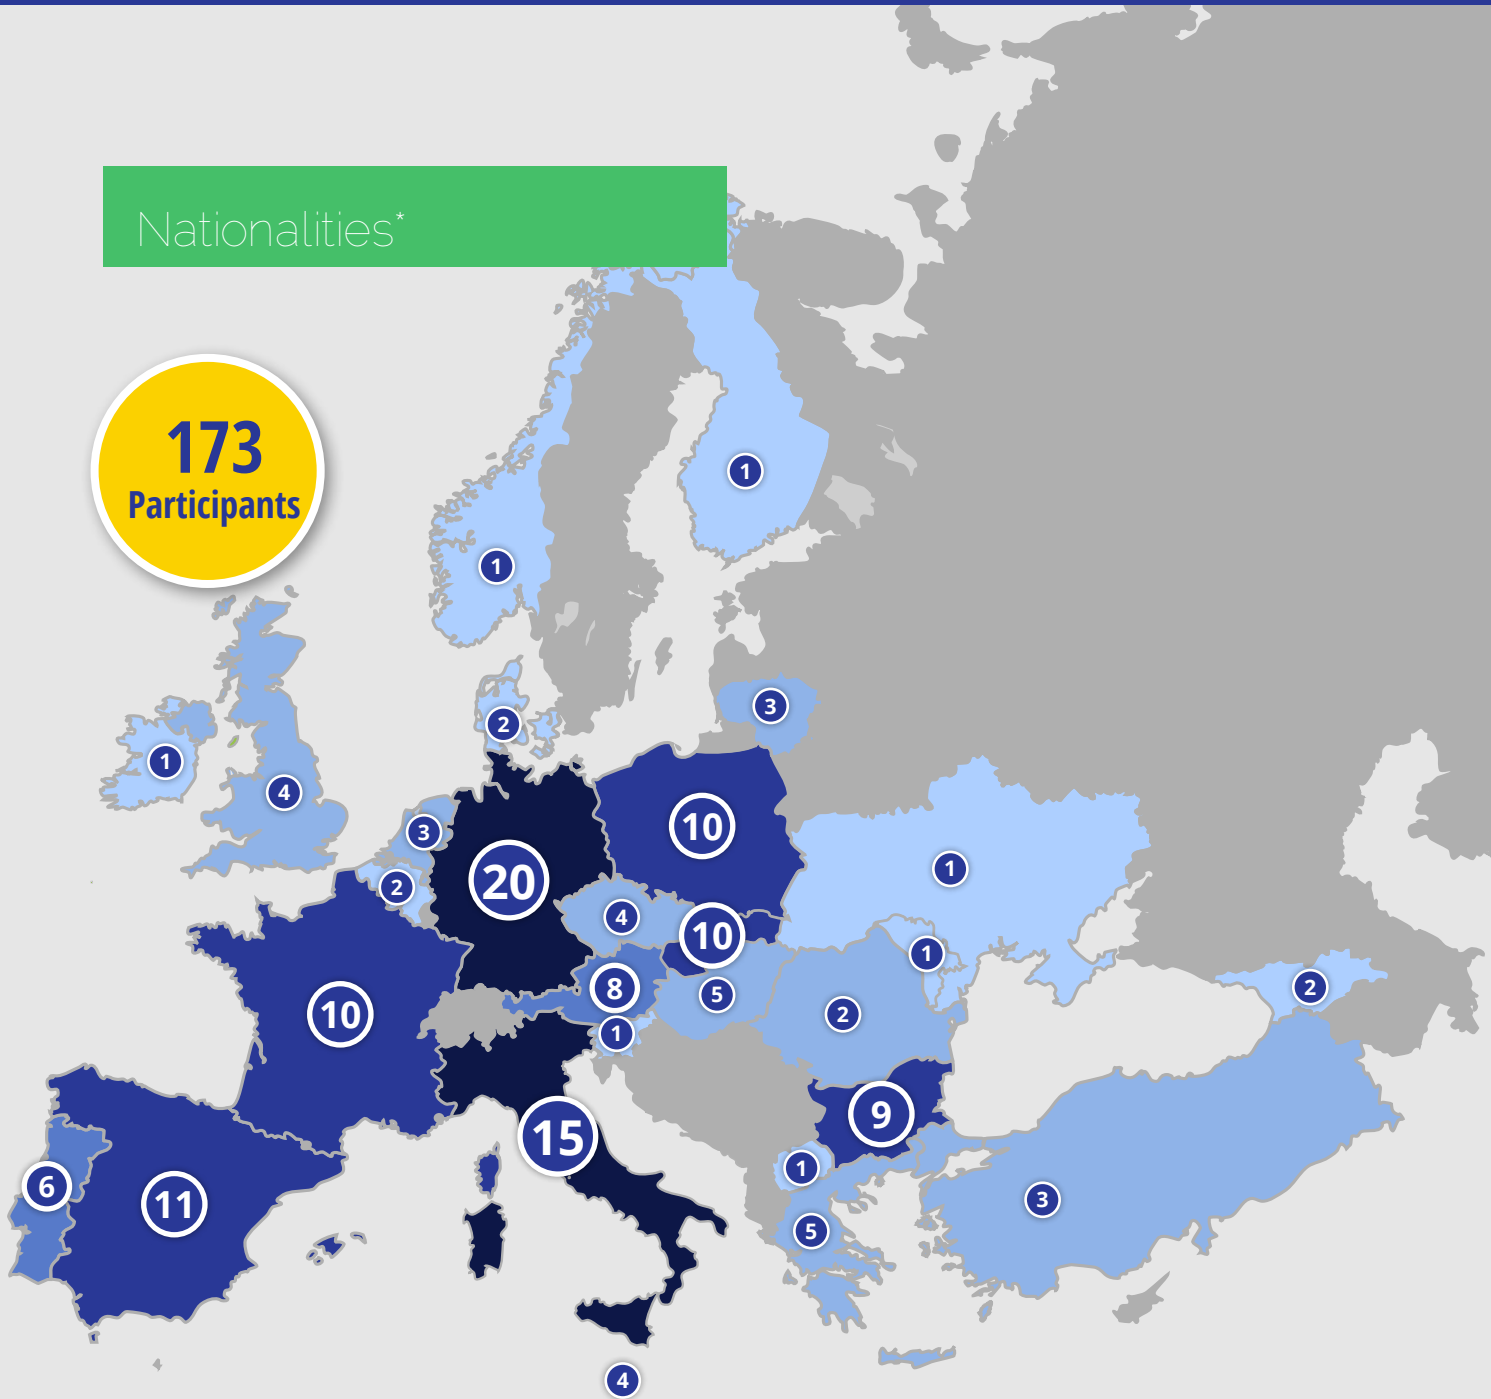

Very professional and very well organised.“

34 different languages spoken in Strasbourg

Age

Gender

**54
MEN**

**92
WOMEN**

Nationalities*

173
Participants

+
Lebanon 1
Mauritius 1
China 1
Uruguay 1

111 Universities from 31 European countries

Support us!

There are many different ways to support Model European Union Strasbourg 2016.

Please contact us, so that we can arrange a supporting proposal which suits you.